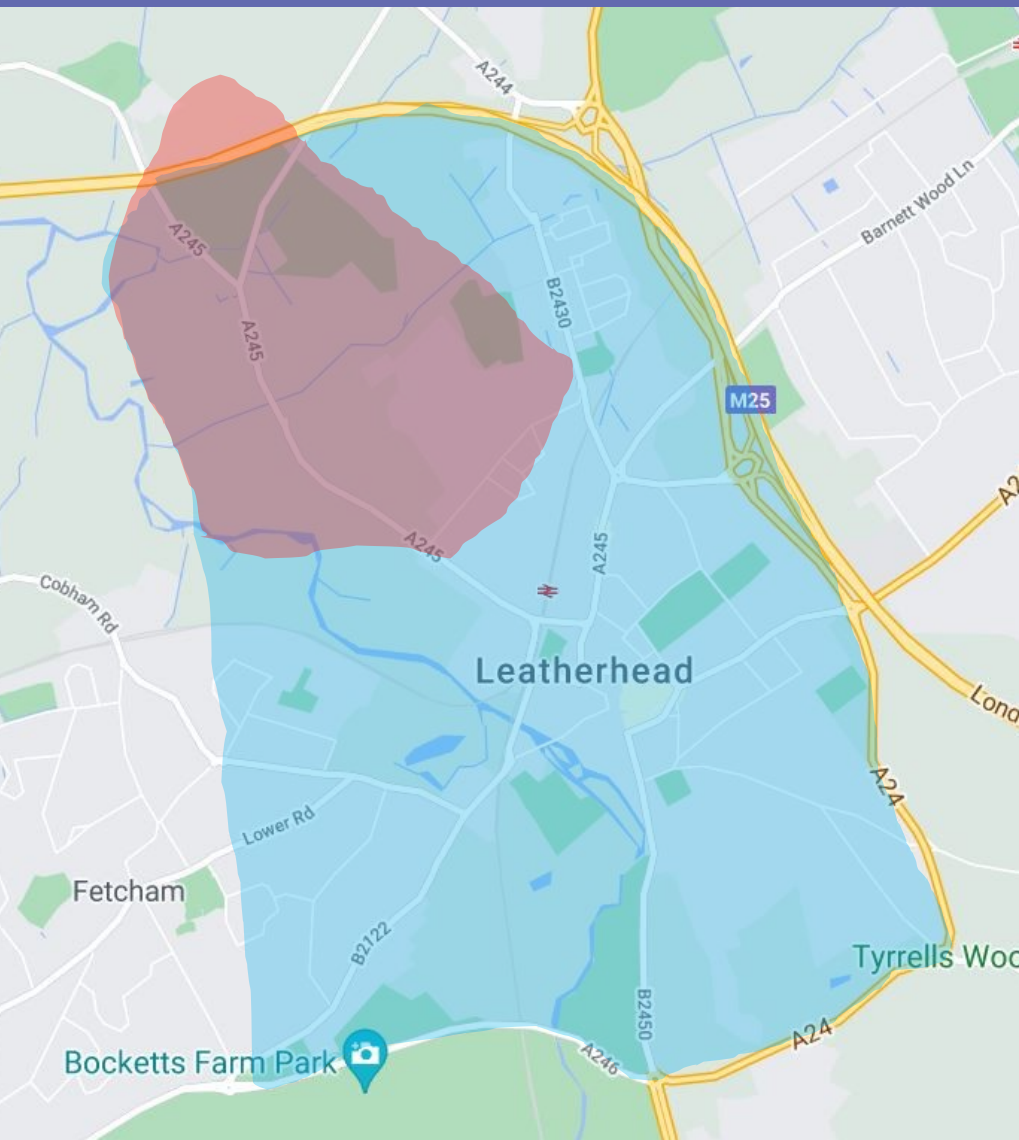

Mole Valley Life
MOBILE

NEW West Leatherhead Flexible Demand Responsive Bus Service FOR ALL*

Launching 10th May! Covering:

- Queen Elizabeth Foundation
- Woodlands Road
- Randalls Road (including the Farthings Estate)
- Dorin Court
- Springfield Business Park

*See map overleaf for areas covered

NEW Flexible Demand Responsive Bus Service FOR ALL*

- Door to door service in and around Leatherhead
- First pick up from 07:45. Last pick up 18:00, Monday - Friday
- Cash payments only
- Journeys bookable up to 7 days in advance
- Free bus passes accepted
- To book call:
0300 123 7749
Monday – Friday
09:00–12:00 and
13:00–16:00
- Text reminder service for booking confirmation and 30mins until travel time

£1 per Journey

Special Introductory Offer**

*See map for areas covered. ** For a limited period only.

Areas covered:

- **Red Zone -**
Either the pick up point or the drop off point must be in the red zone
- **Blue Zone -**
Where people can travel to/ from